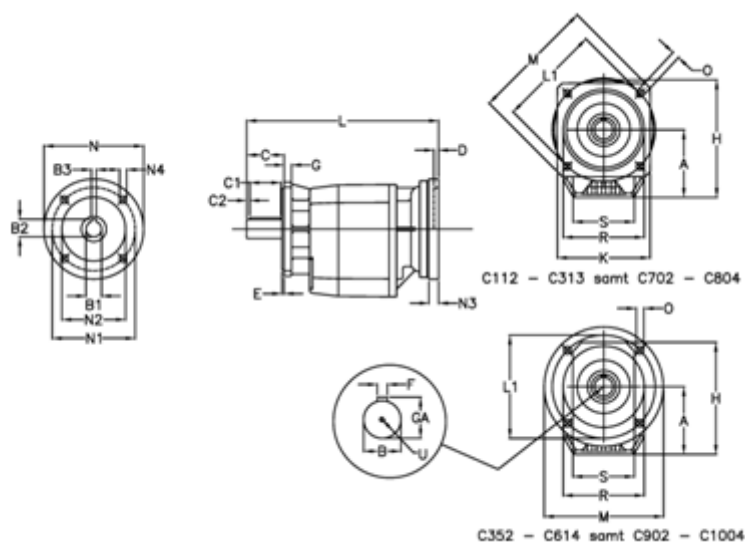

Article number: 40600704132435  
 Description: Helical gearbox  
 C703F-41,3-P90B5

## Measures

A = 208.0	D = 4.0	L1 = 300	R = 262
B = 60	E = 5	M = 350	S = 250
B1 = 24	F = 18	N = 200	U = M20x42
B2 = 27.3	G = 17	N1 = 165	
B3 = 8	GA = 64.0	N2 = 130	
C = 120	H = 358.0	N3 = 0	
C1 = 90	K = 300	N4 = M10x12	
C2 = 15	L = 473.0	O = 18.0	